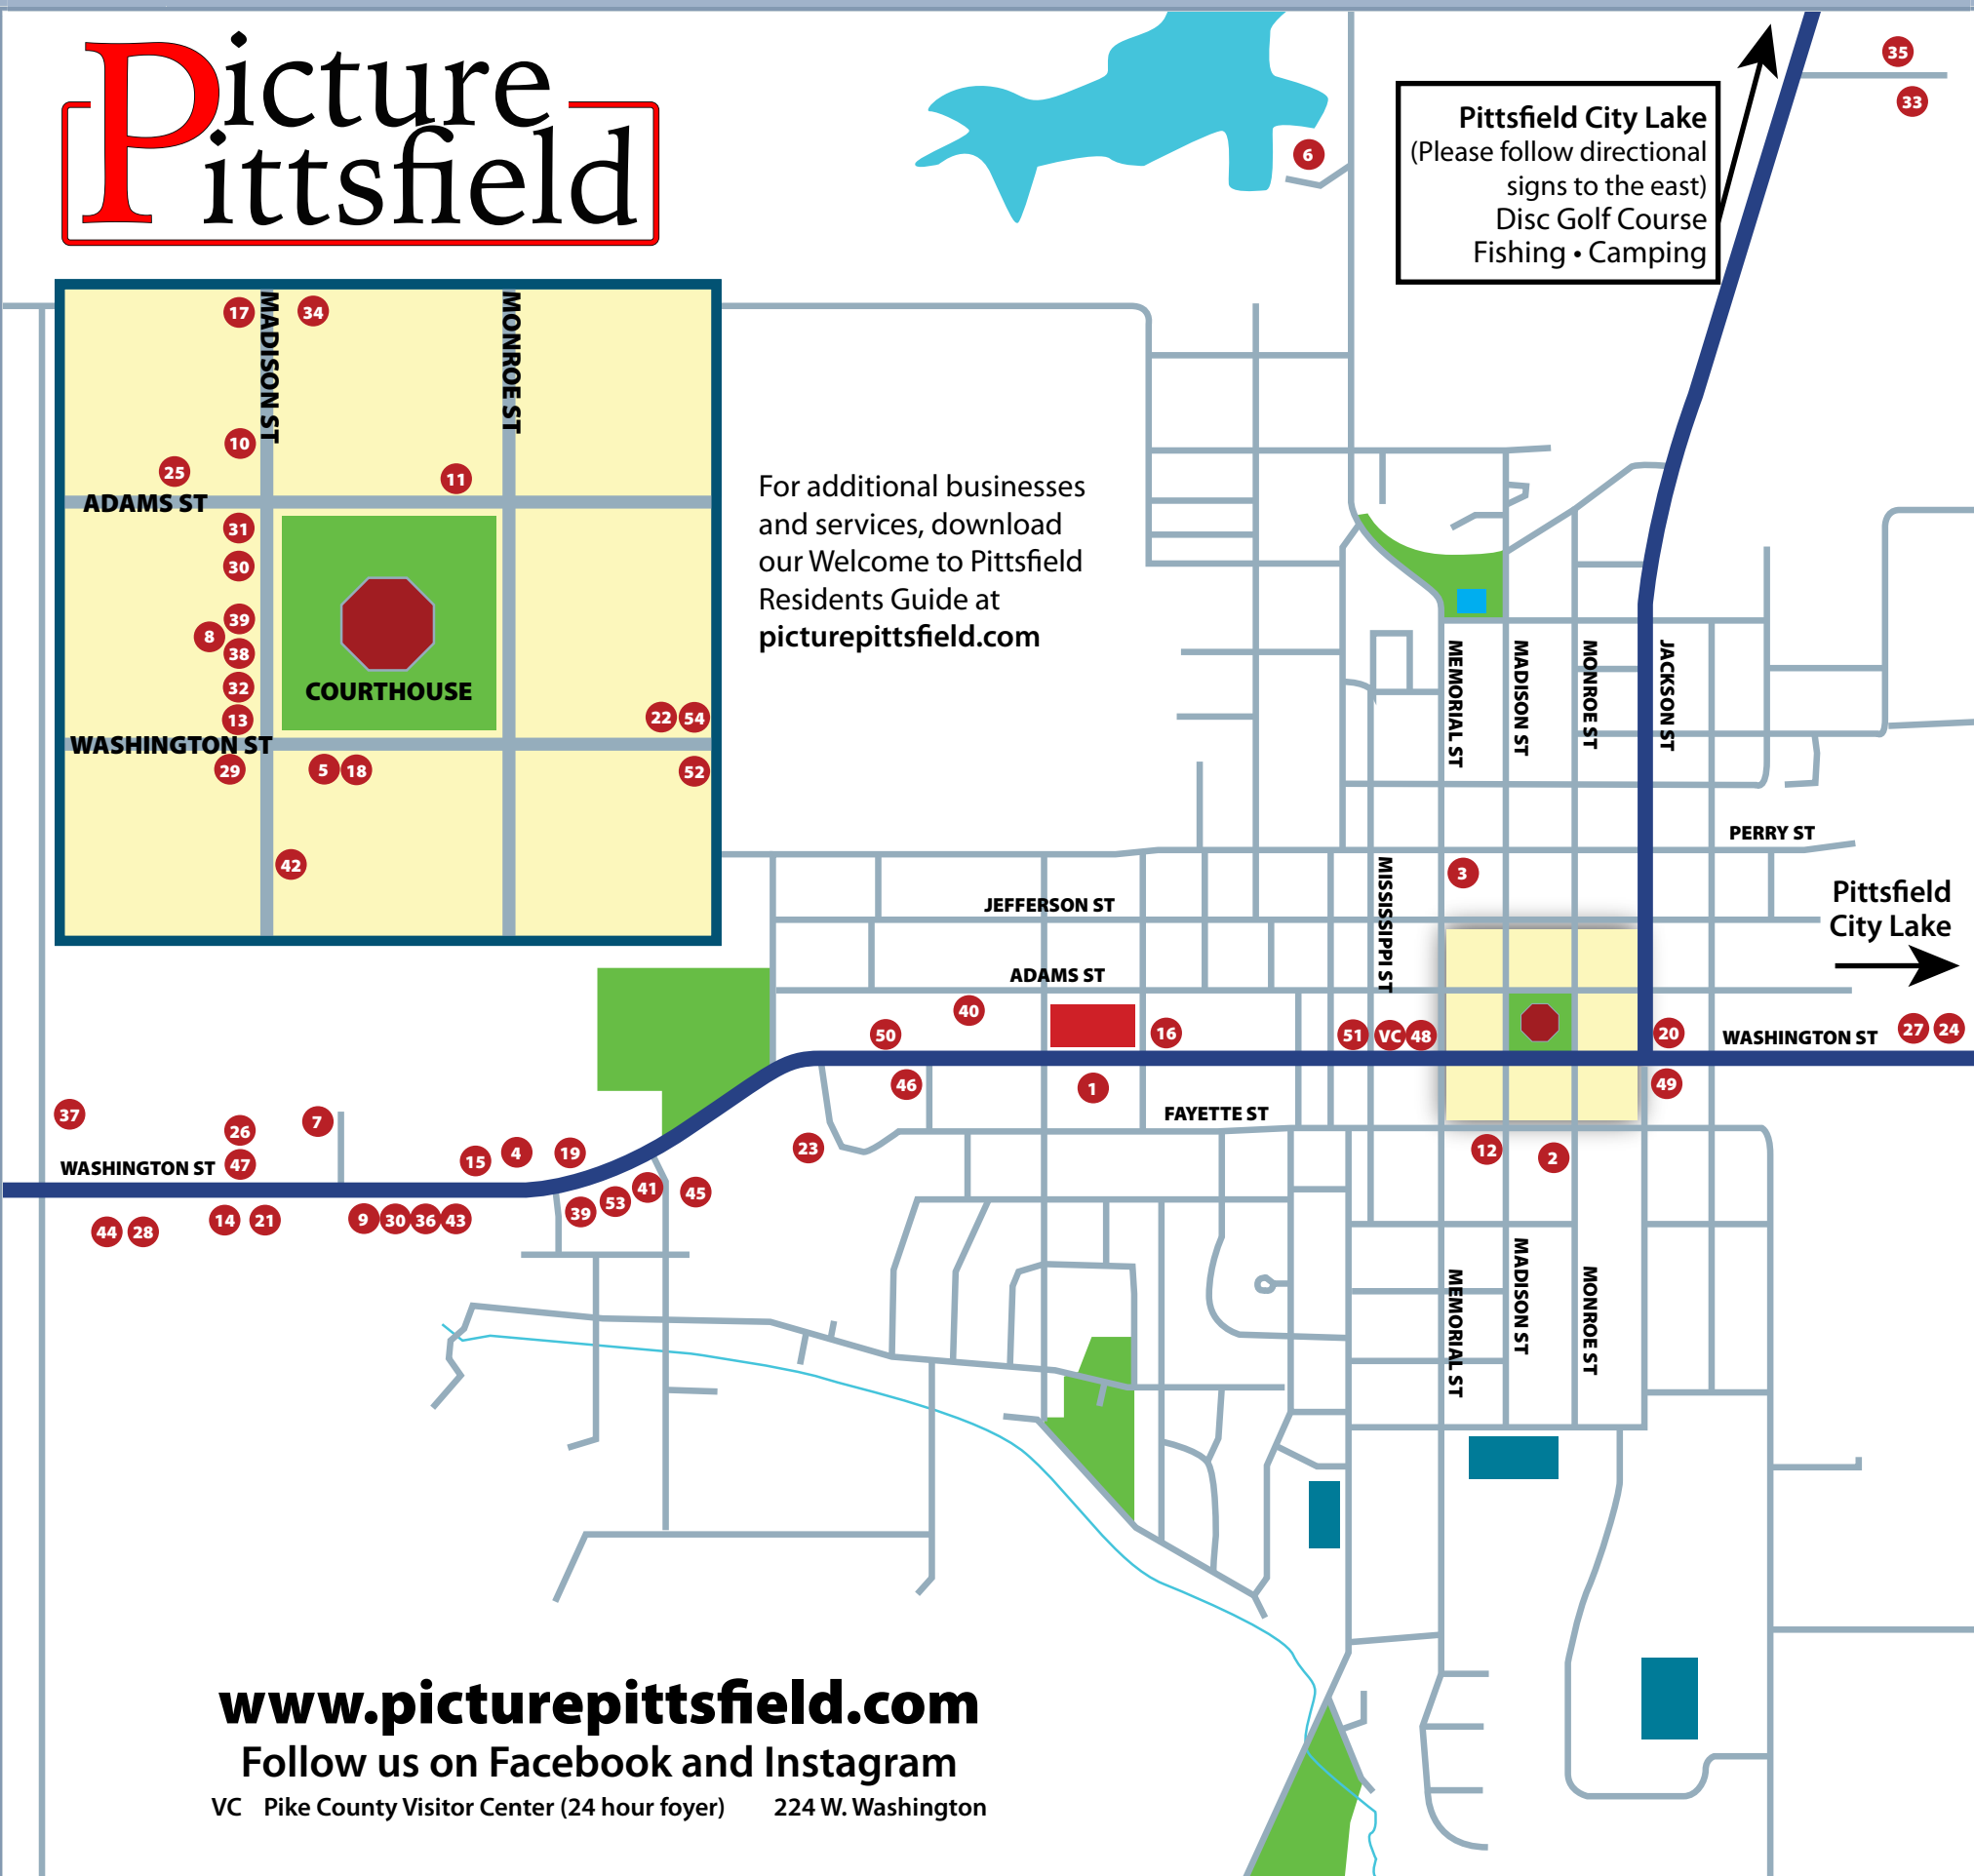

Picture Pittsfield

Pittsfield City Lake
(Please follow directional signs to the east)
Disc Golf Course
Fishing • Camping

For additional businesses and services, download our Welcome to Pittsfield Residents Guide at picturepittsfield.com

www.picturepittsfield.com

Follow us on Facebook and Instagram

VC Pike County Visitor Center (24 hour foyer) 224 W. Washington

Accommodations

- Green Acres Hotel
- Monroe Street Suites and Computer Repair
- Pittsfield Bed and Breakfast
- Rodeway Inn
- William Watson Hotel
- Yogi Bear's Jellystone RV Resort at Pine Lakes

Restaurants

- Bowlers Universe
- Brewed Coffee House and Eatery
- Cardinal Inn
- Casa Tequila
- Courtyard Café and Bakery
- Dari Ripple
- Gianni's Pizza
- Hilltop Custom Meat
- Maya Authentic Mexican Cuisine
- McDonald's
- Nucci's Bar and Restaurant
- Pike Nutrition (smoothie & juice bar)
- Panda Chinese Restaurant
- Pink Sugar Express
- Pizza Hut
- Subway

Retail Establishments

- Ace Hardware
- Bloomers
- Casteel's
- Dollar General
- Eastside Gardens
- Farm and Home Supply
- Flowers-N-More
- Geared Up
- J. Roberts Jewelers
- Layla Bug Boutique
- Midwest Vintage
- NAPA Auto Parts
- Pike County Archery
- Pike County Collectibles
- Pike County Lumber
- Pike County Mercantile
- Reap + Sow
- Stryke Rite Outdoors
- The Crossing Thrift Store
- The Reach Out Center Thrift Shop
- The Picket Fence
- Trinity Rentals
- Walmart