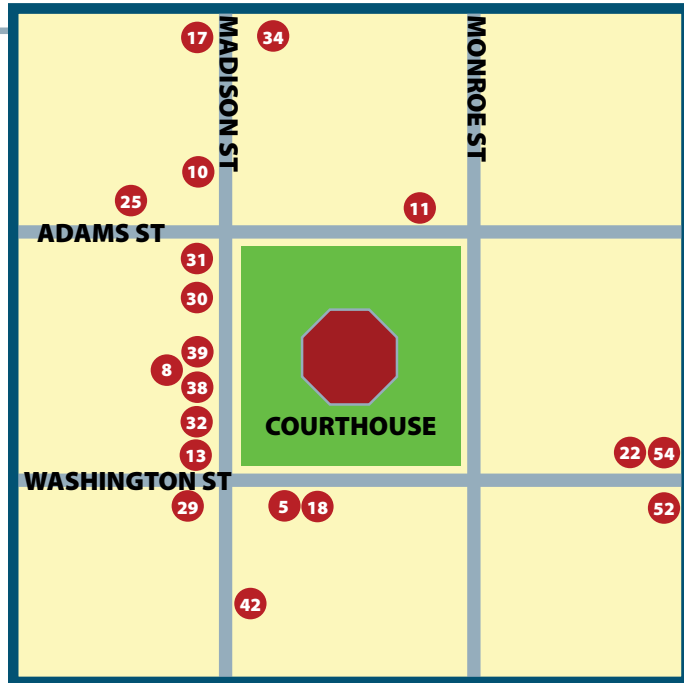

Picture Pittsfield

Pittsfield City Lake
(Please follow directional signs to the east)
Disc Golf Course
Fishing • Camping

For additional businesses and services, download our Welcome to Pittsfield Residents Guide at picturepittsfield.com

www.picturepittsfield.com

Follow us on Facebook and Instagram

VC Pike County Visitor Center (24 hour foyer) 224 W. Washington

Accommodations

- Green Acres Hotel
- Monroe Street Suites and Computer Repair
- Pittsfield Bed and Breakfast
- Rodeway Inn
- William Watson Hotel
- Yogi Bear's Jellystone RV Resort at Pine Lakes

- | | |
|-----------------------|--------------|
| 625 W. Washington | 217-285-2166 |
| 221 South Monroe | 217-285-6129 |
| 326 N Memorial | 217-491-6231 |
| 1238 W. Washington | 217-285-2129 |
| 105 E. Washington | 217-285-6030 |
| 1405 Lakeview Heights | 877-808-7463 |

Restaurants

- Bowlers Universe
- Brewed Coffee House and Eatery
- Cardinal Inn
- Casa Tequila
- Courtyard Café and Bakery
- Dari Ripple
- Gianni's Pizza
- Hilltop Custom Meat
- Maya Authentic Mexican Cuisine
- McDonald's
- Nucci's Bar and Restaurant
- Pike Nutrition (smoothie & juice bar)
- Panda Chinese Restaurant
- Pink Sugar Express
- Pizza Hut
- Subway