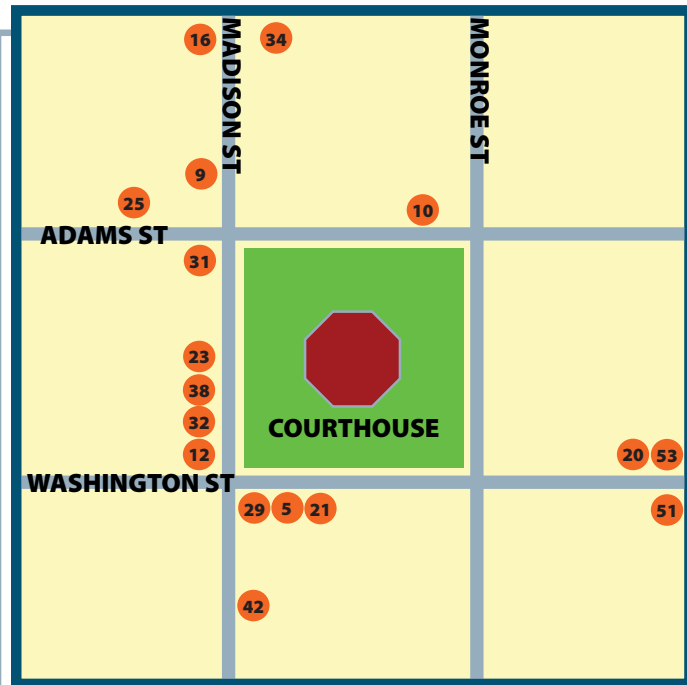

# Picture Pittsfield

**Pittsfield City Lake**  
 (Please follow directional signs to the east)  
 Disc Golf Course  
 Fishing • Camping

**COURTHOUSE**

[www.picturepittsfield.com](http://www.picturepittsfield.com)

Follow us on Facebook and Instagram

VC Pike County Visitor Center (24 hour foyer) 224 W. Washington

## Accommodations

- |   |                       |              |
|---|-----------------------|--------------|
| 1. Green Acres Hotel                                  | 625 W. Washington     | 217-285-2166 |
| 2. Knight's Inn                                       | 1238 W. Washington    | 217-285-2129 |
| 3. Monroe Street Suites and Computer Repair           | 221 South Monroe      | 217-285-6129 |
| 4. Pittsfield Bed and Breakfast and Guesthouse        | 326 N Memorial        | 217-491-6231 |
| 5. William Watson Hotel                               | 105 E. Washington     | 217-285-6030 |
| 6. Yogi Bear's Jellystone Park at Pine Lakes (cabins) | 1405 Lakeview Heights | 877-808-7463 |