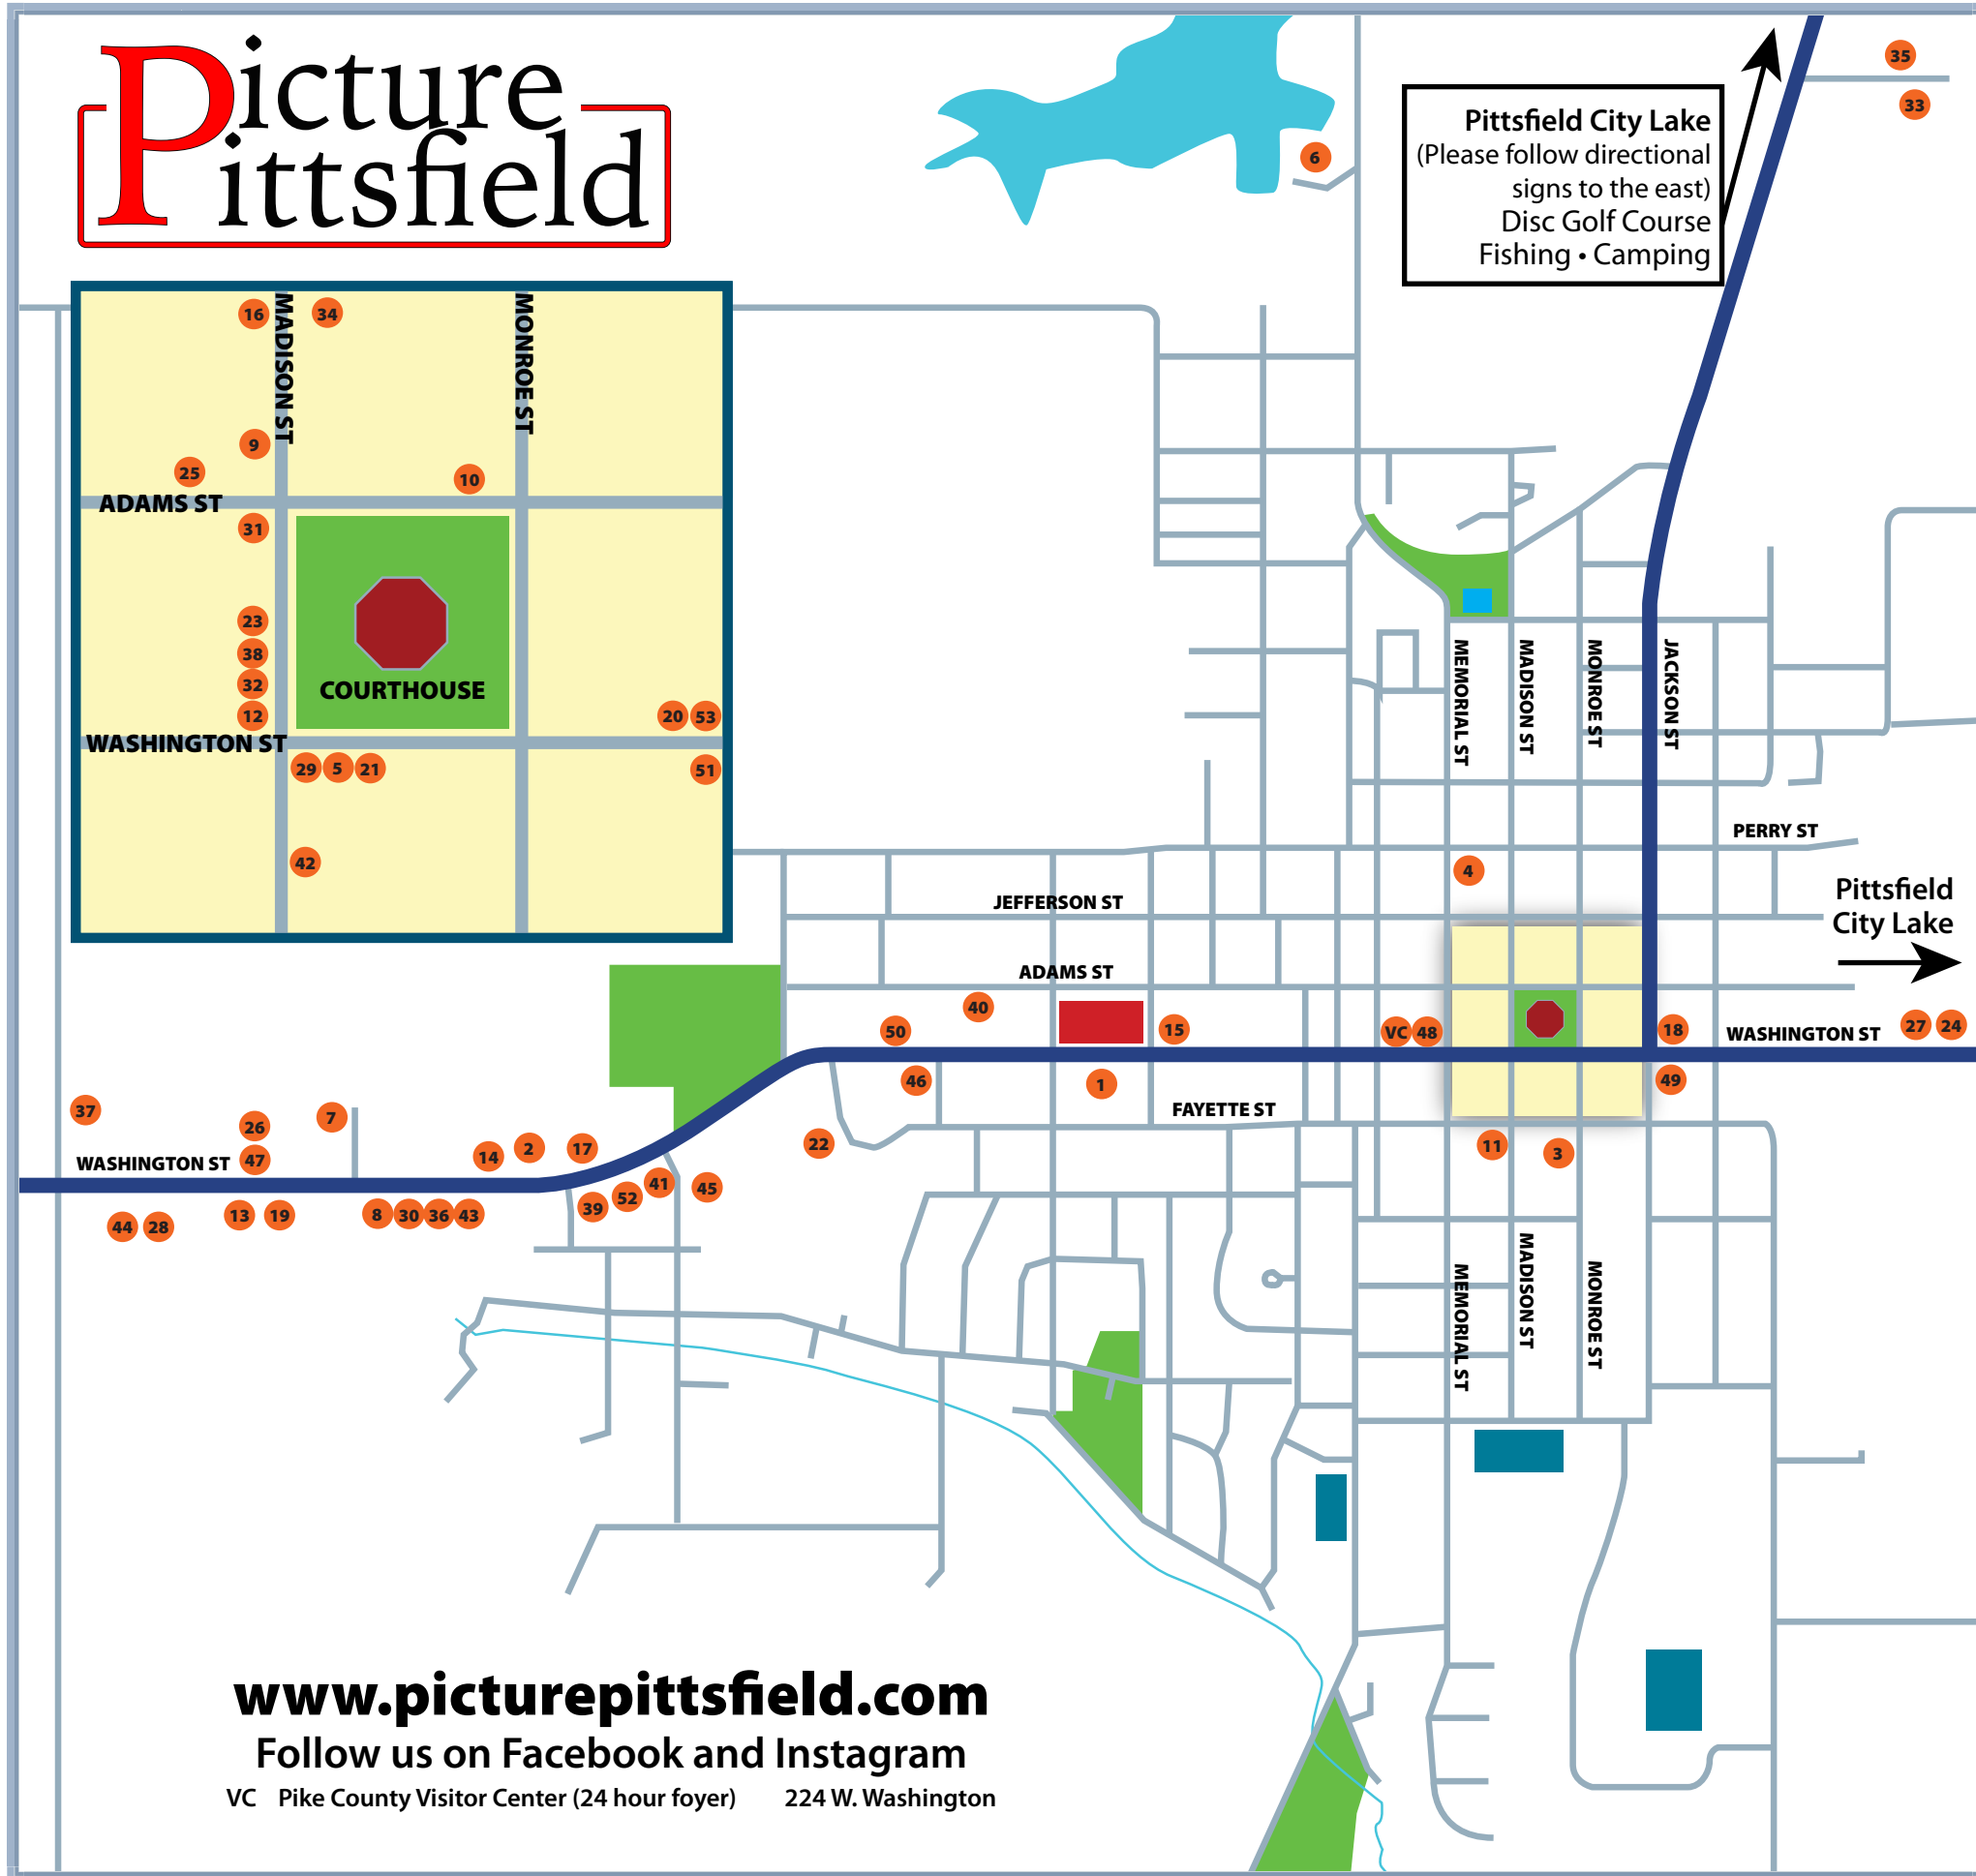

# Picture Pittsfield

**Pittsfield City Lake**  
 (Please follow directional signs to the east)  
 Disc Golf Course  
 Fishing • Camping

**COURTHOUSE**

[www.picturepittsfield.com](http://www.picturepittsfield.com)

Follow us on Facebook and Instagram

VC Pike County Visitor Center (24 hour foyer) 224 W. Washington

## Grocery Stores, Gas/Convenience Stores

- |                                 |                    |              |
|---------------------------------|--------------------|--------------|
| 46. County Market Grocery Store | 825 W. Washington  | 217-285-4453 |
| 47. Save-A-Lot Foods            | 1312 W. Washington | 217-285-5712 |
| 48. Ayerco                      | 101 N. Memorial    | 217-285-4712 |
| 49. Casey's General Store       | 321 E. Washington  | 217-285-1986 |
| 50. Haymakers                   | 920 W. Washington  | 217-285-2716 |
| 51. Shell (GPM Investments)     | 105 S. Jackson     | 217-285-2042 |